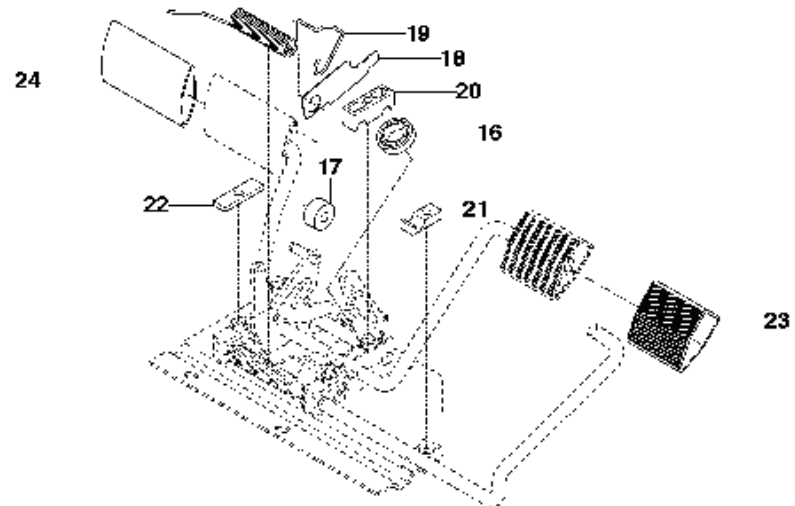

P R316TXs AWD
PEDALS

PEDALS