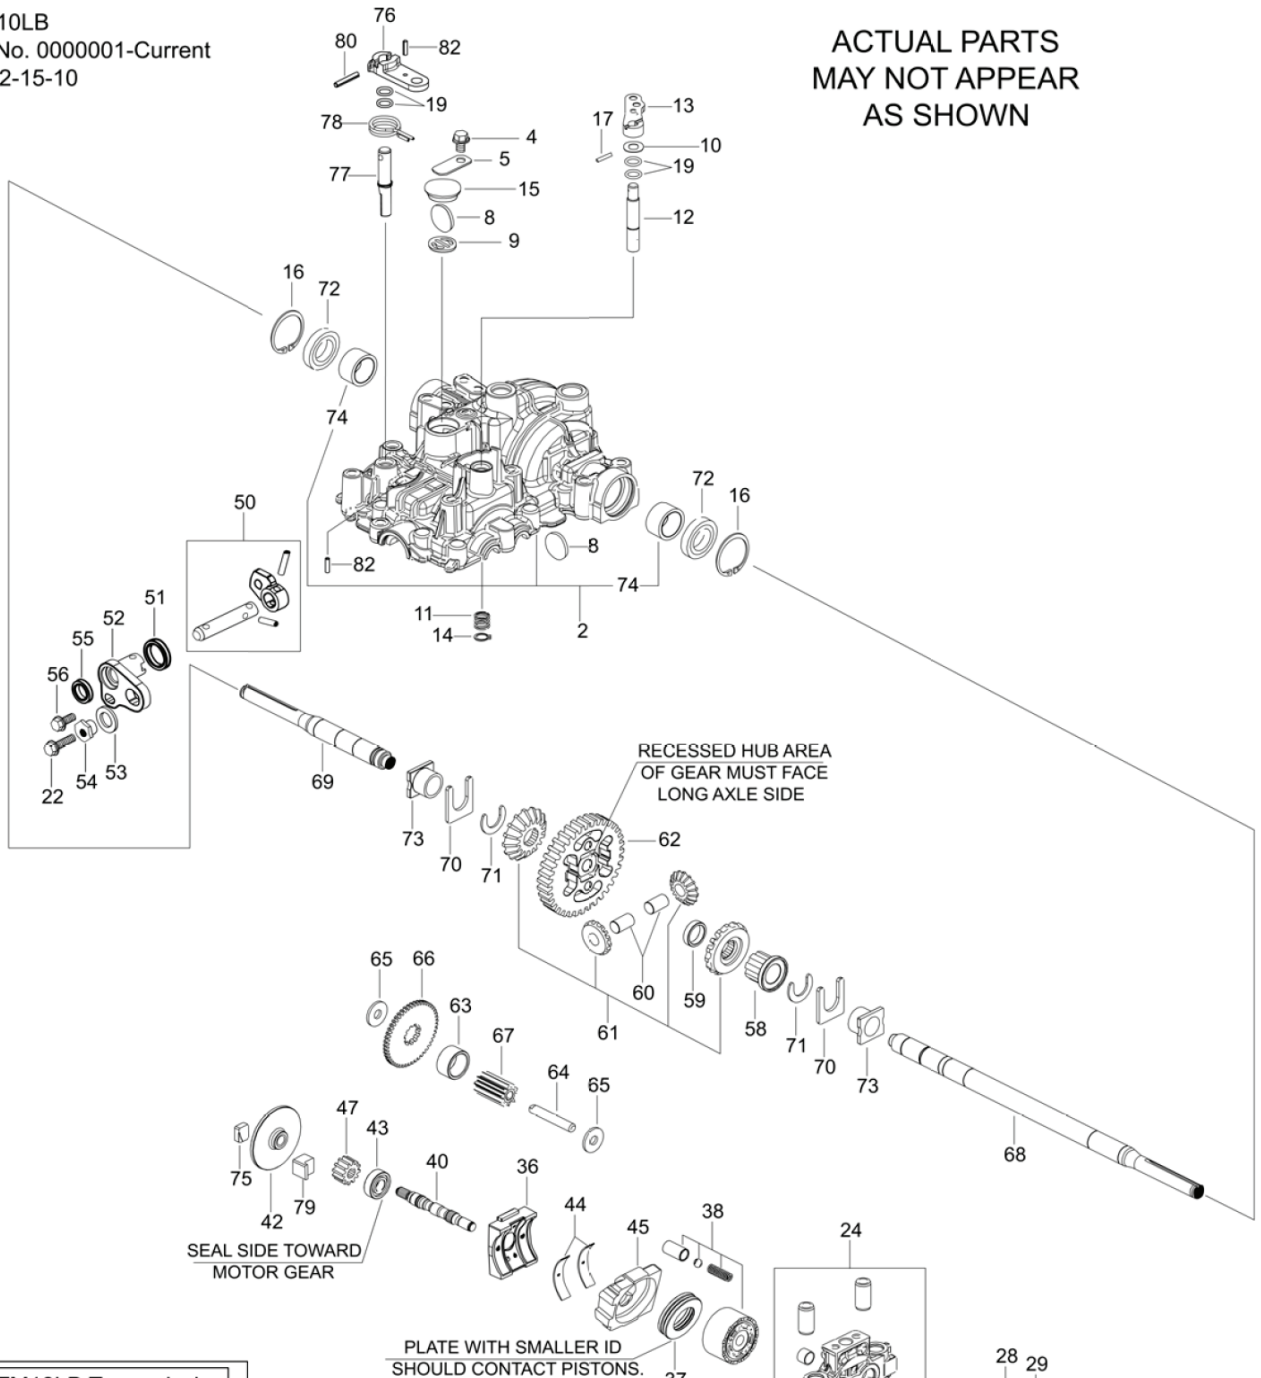

KTM10LB
Ser. No. 0000001-Current
Rev. 2-15-10

ACTUAL PARTS
MAY NOT APPEAR
AS SHOWN

1- KTM10LB Transmission

KTM10LB Seal Kit	
Kit Includes	
#15	#51
#19	#55
#23	#72
#28	#81
#29	#99

All parts may not be used.

200-

KTM10LB Repair Kit	
Kit Includes	
#24	#38
#200 - Seal Kit	

All parts may not be used.

201-