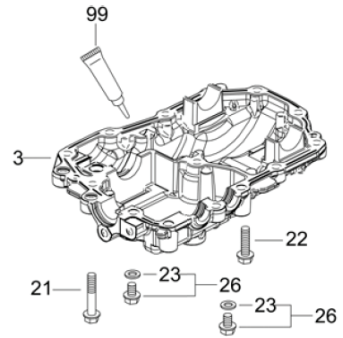

# RESERVDELSLISTA

KTM10LB  
 Ser. No. 0000001-Current  
 Rev. 2-15-10

ACTUAL PARTS  
 MAY NOT APPEAR  
 AS SHOWN

1- KTM10LB Transmission

KTM10LB Seal Kit	
Kit Includes	
#15	#51
#19	#55
#23	#72
#28	#81
#29	#99

All parts may not be used.

200-

KTM10LB Repair Kit	
Kit Includes	
#24	#38
#200 - Seal Kit	

All parts may not be used.

201-

Bolt Tightening Specs.	
Bolt Size	Torque
M8	16~18 ft.lb. (21~24 N.m)
M10	33~47 ft.lb. (45~64 N.m)