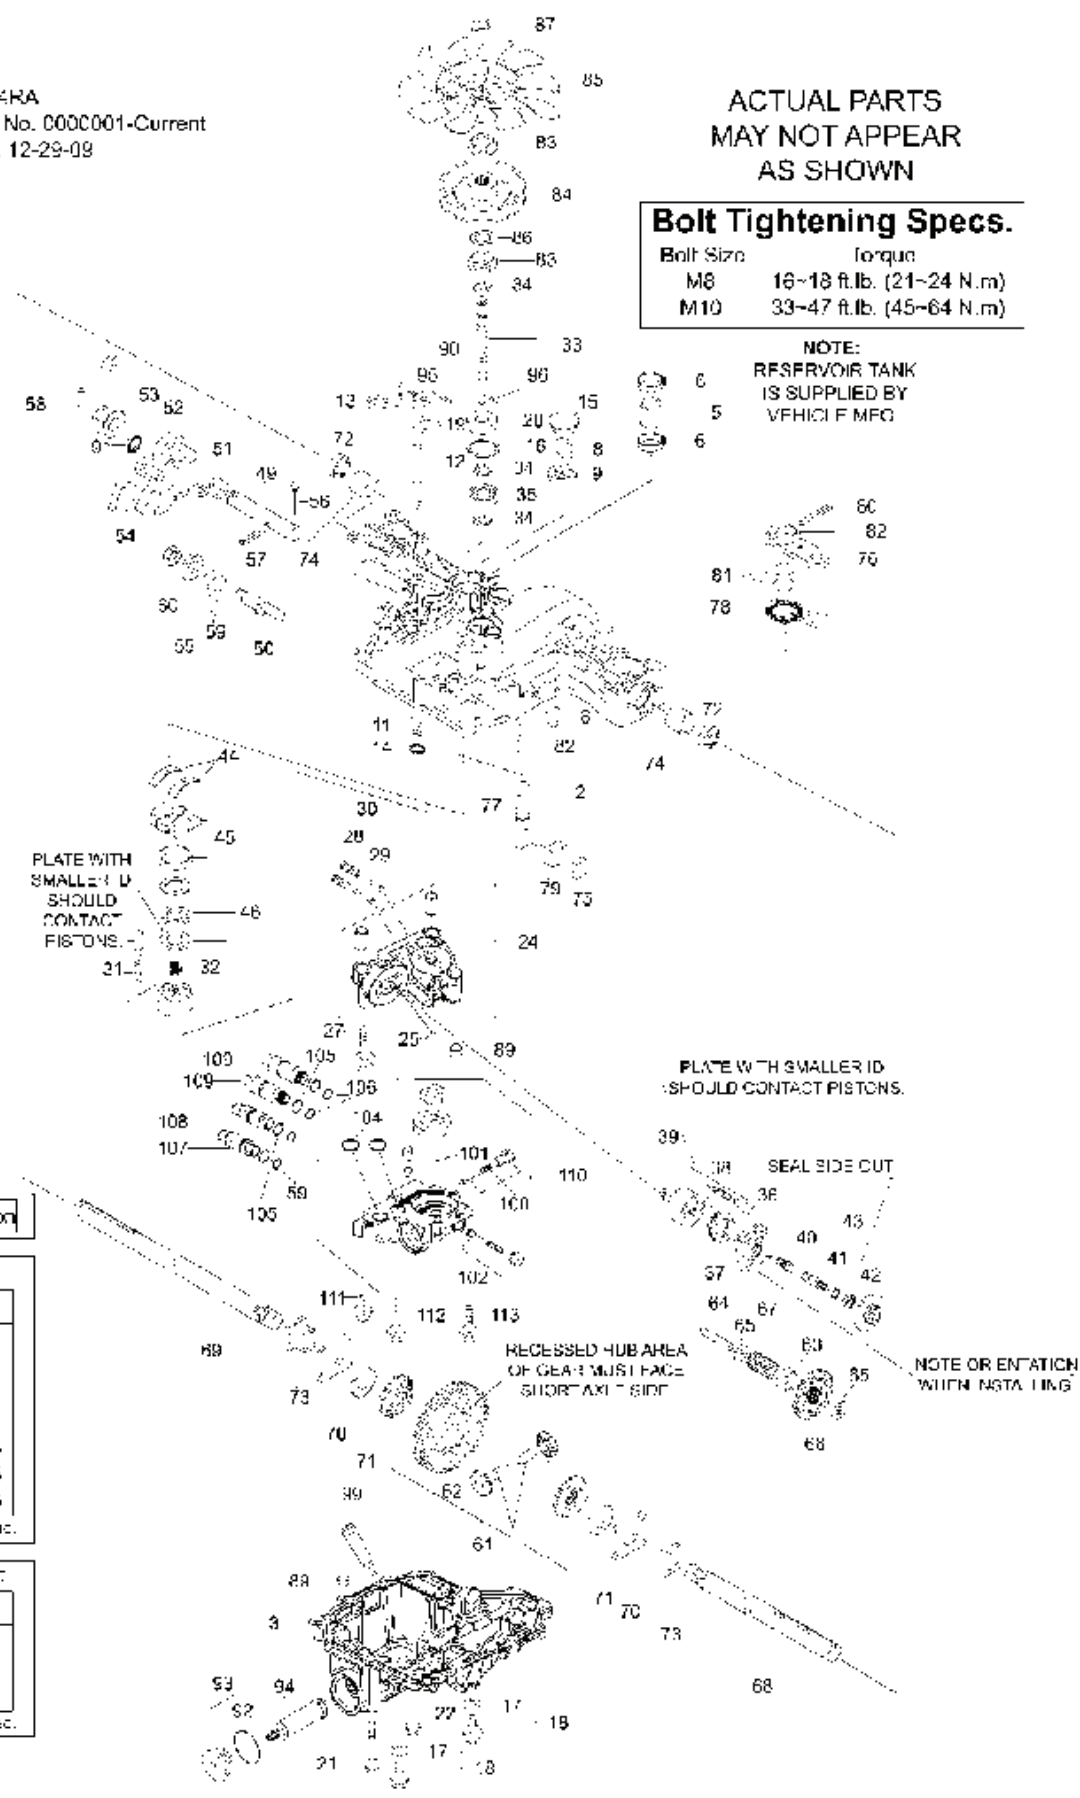

K574RA
Ser. No. 000C001-Current
Rev. 12-29-09

ACTUAL PARTS
MAY NOT APPEAR
AS SHOWN

Bolt Tightening Specs.

Bolt Size	Torque
M8	16-18 ft.lb. (21-24 N.m)
M10	33-47 ft.lb. (45-64 N.m)

NOTE:
RESERVOIR TANK
IS SUPPLIED BY
VEHICLE MFG

1- K574RA Transmission

K574RA Seal Kit

Kit Includes	
#17	#31
#19	#32
#20	#34
#30	#39
#55	#104
#72	#105
#87	#106

All parts may not be used.

200-

K574RA Repair Kit

Kit Includes	
#21	#38
#31	
#200-Seal Kit	

All parts may not be used.

201-