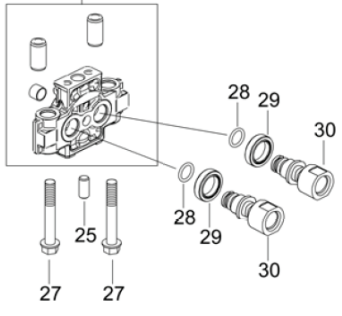

# **RESERVDELSLISTA**

K574RA  
 Ser. No. 000C001-Current  
 Rev. 12-29-09

ACTUAL PARTS  
 MAY NOT APPEAR  
 AS SHOWN

**Bolt Tightening Specs.**

Bolt Size	Torque
M8	16-18 ft.lb. (21-24 N.m)
M10	33-47 ft.lb. (45-64 N.m)

# RESERVDELSLISTA

KTM10LB  
 Ser. No. 0000001-Current  
 Rev. 2-15-10

ACTUAL PARTS  
 MAY NOT APPEAR  
 AS SHOWN

1- KTM10LB Transmission

KTM10LB Seal Kit	
Kit Includes	
#15	#51
#19	#55
#23	#72
#28	#81
#29	#99

All parts may not be used.

200-

KTM10LB Repair Kit	
Kit Includes	
#24	#38
#200 - Seal Kit	

All parts may not be used.

201-

Bolt Tightening Specs.	
Bolt Size	Torque
M8	16~18 ft.lb. (21~24 N.m)
M10	33~47 ft.lb. (45~64 N.m)