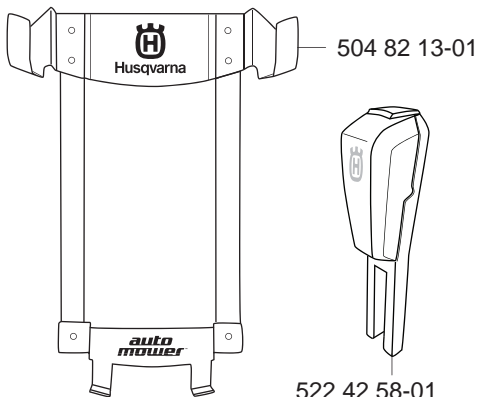

G

H Accessories Zubehöre Accessoires Acessorios Tillbehör

-  535 13 87-01 (9 pcs Original)
-  535 13 88-01 (30 pcs Original)
-  505 12 78-01 (500 pcs Original)

-  535 13 87-02 (9 pcs)
-  535 13 88-02 (30 pcs)
-  505 12 78-02 (500 pcs)

-  522 85 16-02 (9 pcs)
-  522 85 17-02 (30 pcs)
-  522 85 18-02 (300 pcs)

compl 504 82 14-01

Quick Guide 220 AC & 230 ACX	115 13 05-XX	(US is -26)
Quick Guide 210 C	115 13 03-XX	(US is -26)
Quick Guide Solar Hybrid	115 09 82-XX	(US is -26)
Owner's Manual 220 AC & 230 ACX	115 13 04-XX	
Owner's Manual 210 C	115 13 02-XX	
Owner's Manual Solar Hybrid	115 09 81-XX	
Technical Handbook 2008	115 09 80-XX	